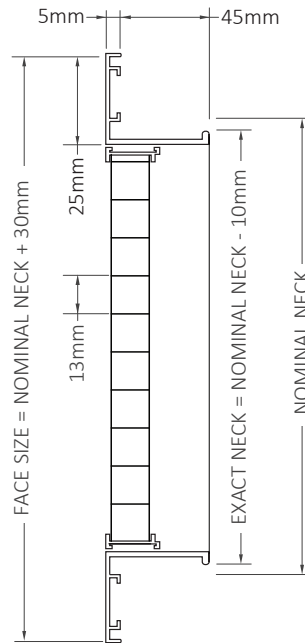

Removable Core Eggcrate Grilles: RCEG

Related Products for Fixed Core Eggcrate Grilles

CB	OBD	FCE	RN	ALPBF	ALPBM
see pg.267	see pg.68	see pg.276	see pg.276	see pg.226	see pg.227