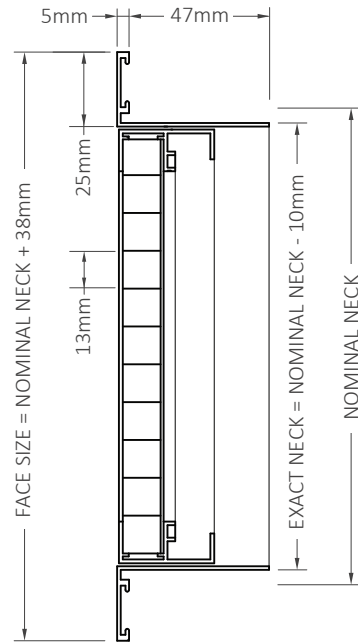

Hinged Eggcrate Grilles: HERAG

Hinged Eggcrate with Electrostatic Filter

Related Products for Hinged Eggcrate Grilles with Filter

RAB	RABS	ALPBF	ALPBM
see pg.263	see pg.263	see pg.226	see pg.227