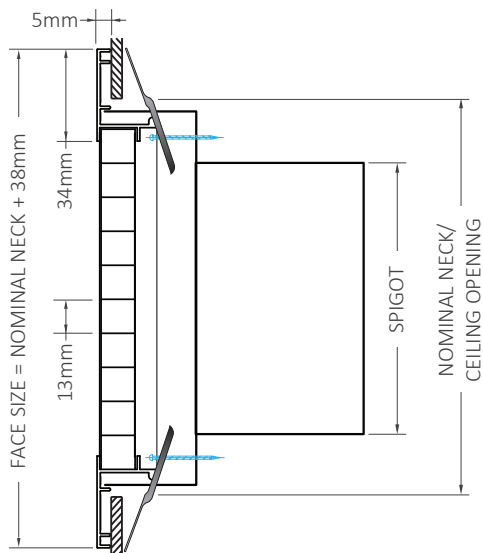

Hinged Eggcrate Grilles: HERAG

Hinged Eggcrate with Electrostatic Filter

Related Products for Hinged Eggcrate Grilles with Filter

RAB	RABS	ALPBF	ALPBM
see pg.263	see pg.263	see pg.226	see pg.227

Eggcrate with Neck Adaptor and Fixing Clips						
NOMINAL NECK/ CEILING OPENING (mm)	FIXED CORE			REMOVABLE CORE		
	PRODUCT CODE	FACE SIZE (mm)	SPIGOT (mm)	PRODUCT CODE	FACE SIZE (mm)	SPIGOT (mm)
150 x 150	FCEG664	188 x 188	100 Dia	-	-	-
150 x 150	FCEG665	188 x 188	125 Dia	-	-	-
150 x 150	FCEG666	188 x 188	150 Dia	FCRCEG666	180 x 180	150 Dia
150 x 150	FCEG666BFD	188 x 188	150 Dia	-	-	-
200 x 200	FCEG886	238 x 238	150 Dia	FCRCEG886	230 x 230	150 Dia
200 x 200	FCEG886BFD	238 x 238	150 Dia	-	-	-
200 x 200	FCEG888	238 x 238	200 Dia	FCRCEG888	230 x 230	200 Dia
200 x 200	FCEG888BFD	238 x 238	200 Dia	-	-	-
250 x 250	FCEG10108	288 x 288	200 Dia	-	-	-
250 x 250	FCEG101010	288 x 288	250 Dia	-	-	-
300 x 300	FCEG12128	338 x 338	200 Dia	-	-	-
300 x 300	FCEG121210	338 x 338	250 Dia	-	-	-
300 x 300	FCEG121212	338 x 338	300 Dia	-	-	-

FCEG

FCEG

FCRCEG

FCRCEG

Fixed Core Eggcrate Grille with Neck Adaptor and Fixing Clips: FCEG

Note:

- Custom sizes are available upon request
- Powder coated white as standard
- Reducing necks sprayed black as standard

Removable Core Eggcrate Grille with Neck Adaptor and Fixing Clips: FCRCEG

Note:

- Custom sizes are available upon request
- Powder coated white as standard
- Reducing necks sprayed black as standard

Eggcrate Core Only			
PRODUCT CODE	EXACT SIZE (mm)	FINISH	
ECC595W	595 x 595	WHITE	
ECC1195595W	1195 x 595	WHITE	
ECC1220M	1220 x 1220	MILL	
ECC1220W	1220 x 1220	WHITE	

A = 13mm
B = 13mm
C = 13mm

Non - Vision Eggcrate Core Only 35 Deg.			
PRODUCT CODE	EXACT SIZE (mm)	FINISH	
ECC351220M (35 Deg)	1220 x 1220	MILL	
ECC351220W (35 Deg)	1220 x 1220	WHITE	

A = 13mm
B = 13mm
C = 13mm