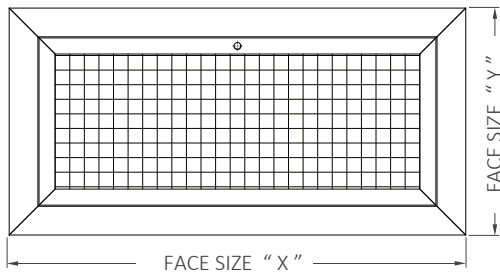

Hinged Eggcrate Grilles: HERAG

Hinged Eggcrate with Electrostatic Filter

Related Products for Hinged Eggcrate Grilles with Filter

RAB	RABS	ALPBF	ALPBM
see pg.263	see pg.263	see pg.226	see pg.227