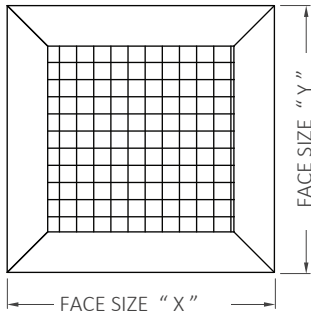

Loose Core Eggcrate Grilles: LCEG