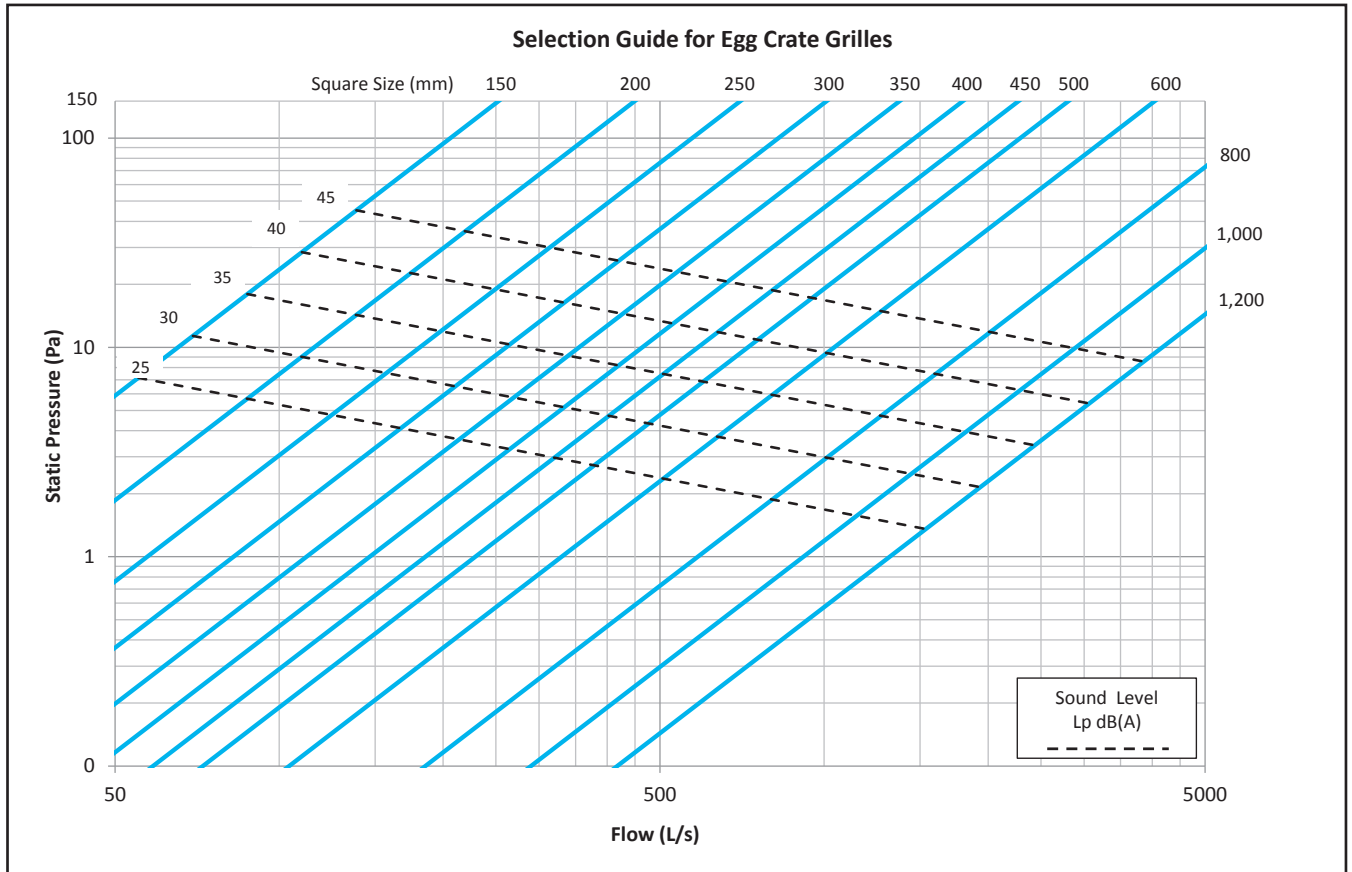

Round Eggcrate Grilles: EGR

Product Code	Core Area (m ²)	Core Velocity (m/s) Pressure Drop (Pa)	1.5	2	2.5	3	3.5	4	4.5	5	6
			0.76	1.35	2.1	3.03	4.12	5.38	6.81	8.41	12.1
EGR6	0.014	Flow Rate (l/s)	20	27	34	41	47	54	61	68	81
		NC Level	<15	<15	<15	18	22	25	28	31	36
EGR8	0.025	Flow Rate (l/s)	38	50	63	76	88	101	113	126	151
		NC Level	<15	<15	<15	19	23	26	29	32	37
EGR10	0.041	Flow Rate (l/s)	61	81	101	122	142	162	182	203	243
		NC Level	<15	<15	16	19	24	26	30	33	38
EGR12	0.059	Flow Rate (l/s)	89	119	149	178	208	238	267	297	356
		NC Level	<15	<15	16	20	25	27	30	34	39

Eggcrate Grilles: EG/LCEG/RCEG/HERAG

Test Condition:

Data is based on Isothermal conditions with the grille installed into a ceiling at height of 2.7m from the floor level. Noise ratings are based on a room absorption level of 10db. Data is based on grilles without additional filters

Note:

- The free area of the eggcrate grilles > 90% of the nominal area providing maximum airflow & very low noise levels
- Please refer to the table “Comparing noise Criteria” on page no. 297 when evaluating “Sound Level db(A)”.