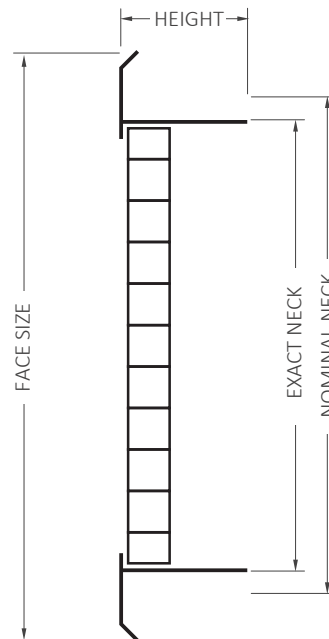

Round Eggcrate Grilles: EGR