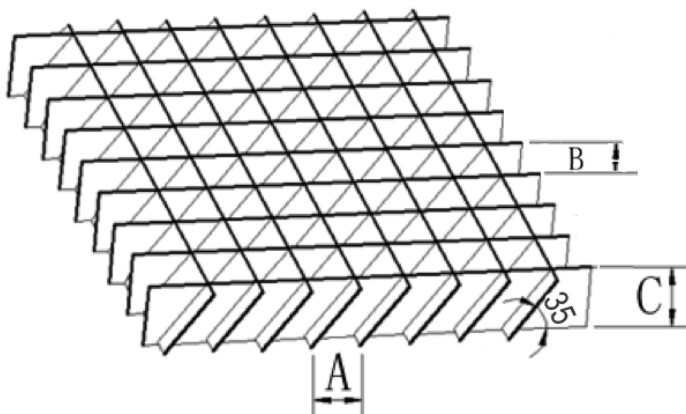

Removable Core Eggcrate Grille with Neck Adaptor and Fixing Clips: FCRCEG

Note:

- Custom sizes are available upon request
- Powder coated white as standard
- Reducing necks sprayed black as standard

Eggcrate Core Only			
PRODUCT CODE	EXACT SIZE (mm)	FINISH	
ECC595W	595 x 595	WHITE	
ECC1195595W	1195 x 595	WHITE	
ECC1220M	1220 x 1220	MILL	
ECC1220W	1220 x 1220	WHITE	

A = 13mm
B = 13mm
C = 13mm

Non - Vision Eggcrate Core Only 35 Deg.			
PRODUCT CODE	EXACT SIZE (mm)	FINISH	
ECC351220M (35 Deg)	1220 x 1220	MILL	
ECC351220W (35 Deg)	1220 x 1220	WHITE	

A = 13mm
B = 13mm
C = 13mm