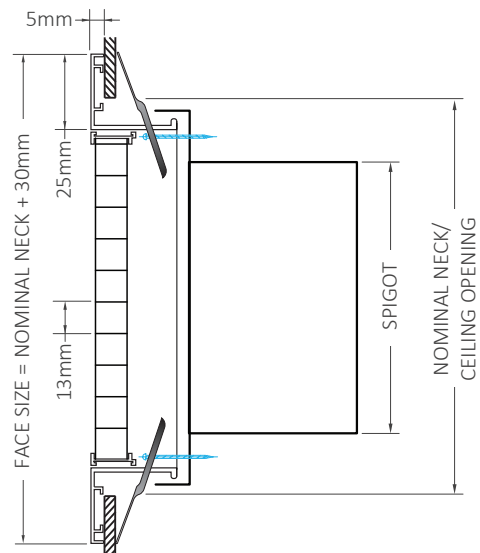

Hinged Eggcrate Grilles: HERAG

Hinged Eggcrate with Electrostatic Filter

Related Products for Hinged Eggcrate Grilles with Filter

RAB	RABS	ALPBF	ALPBM
see pg.263	see pg.263	see pg.226	see pg.227

Eggcrate with Neck Adaptor and Fixing Clips						
NOMINAL NECK/ CEILING OPENING (mm)	FIXED CORE			REMOVABLE CORE		
	PRODUCT CODE	FACE SIZE (mm)	SPIGOT (mm)	PRODUCT CODE	FACE SIZE (mm)	SPIGOT (mm)
150 x 150	FCEG664	188 x 188	100 Dia	-	-	-
150 x 150	FCEG665	188 x 188	125 Dia	-	-	-
150 x 150	FCEG666	188 x 188	150 Dia	FCRCEG666	180 x 180	150 Dia
150 x 150	FCEG666BFD	188 x 188	150 Dia	-	-	-
200 x 200	FCEG886	238 x 238	150 Dia	FCRCEG886	230 x 230	150 Dia
200 x 200	FCEG886BFD	238 x 238	150 Dia	-	-	-
200 x 200	FCEG888	238 x 238	200 Dia	FCRCEG888	230 x 230	200 Dia
200 x 200	FCEG888BFD	238 x 238	200 Dia	-	-	-
250 x 250	FCEG10108	288 x 288	200 Dia	-	-	-
250 x 250	FCEG101010	288 x 288	250 Dia	-	-	-
300 x 300	FCEG12128	338 x 338	200 Dia	-	-	-
300 x 300	FCEG121210	338 x 338	250 Dia	-	-	-
300 x 300	FCEG121212	338 x 338	300 Dia	-	-	-

FCEG

FCEG

FCRCEG

FCRCEG

Fixed Core Eggcrate Grille with Neck Adaptor and Fixing Clips: FCEG

Note:

- Custom sizes are available upon request
- Powder coated white as standard
- Reducing necks sprayed black as standard

Removable Core Eggcrate Grille with Neck Adaptor and Fixing Clips: FCRCEG

Note:

- Custom sizes are available upon request
- Powder coated white as standard
- Reducing necks sprayed black as standard

Eggcrate Core Only			
PRODUCT CODE	EXACT SIZE (mm)	FINISH	
ECC595W	595 x 595	WHITE	
ECC1195595W	1195 x 595	WHITE	
ECC1220M	1220 x 1220	MILL	
ECC1220W	1220 x 1220	WHITE	

A = 13mm
B = 13mm
C = 13mm

Non - Vision Eggcrate Core Only 35 Deg.			
PRODUCT CODE	EXACT SIZE (mm)	FINISH	
ECC351220M (35 Deg)	1220 x 1220	MILL	
ECC351220W (35 Deg)	1220 x 1220	WHITE	

A = 13mm
B = 13mm
C = 13mm