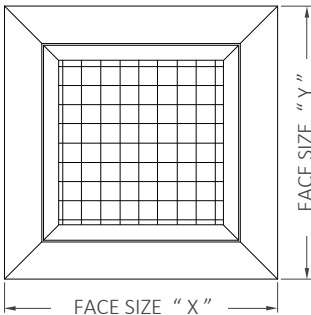

Removable Core Eggcrate Grilles: RCEG

Related Products for Fixed Core Eggcrate Grilles

CB	OBD	FCE	RN	ALPBF	ALPBM
see pg.267	see pg.68	see pg.276	see pg.276	see pg.226	see pg.227