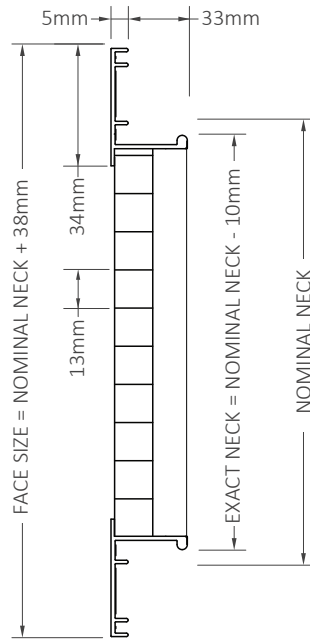

Loose Core Eggcrate Grilles: LCEG